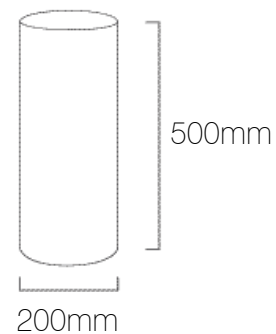

Product	Cylinder Regular 200
Code	IL12075
Description	Standard Cylinder Lamp Shade, Regular, Cotton
Diameter	200mm
Height	500mm
Materials	Shade: Cotton Outer, PVC Inner Frame: Steel, Powder Coated
Brand	Iberian Lighting
Light Source	Sold Separately
Max Watt	60W per lamp holder
Fitting	E14/E27/B22
Suspension	Sold Separately
Certifications	UK / EU Fire Certified
Diffuser	Sold Separately
Suitable Diffuser Options	Fully Fitted, Gapped, Gapped & Raised, Centre Hole, Decorative
Diffuser Material Options	Fabric, Opal Acrylic, Frosted Opal Acrylic, Customers Own.