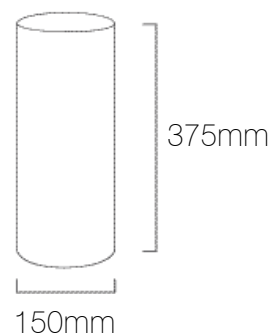

Product	Cylinder Regular 150
Code	IL12070
Description	Small Cylinder Lamp Shade, Regular, Cotton
Diameter	150mm
Height	375mm
Materials	Shade: Cotton Outer, PVC Inner Frame: Steel, Powder Coated
Brand	Iberian Lighting
Light Source	Sold Separately
Max Watt	60W per lamp holder
Fitting	E14/E27/B22
Suspension	Sold Separately
Certifications	UK / EU Fire Certified
Diffuser	Sold Separately
Suitable Diffuser Options	Fully Fitted, Gapped, Gapped & Raised, Centre Hole, Decorative
Diffuser Material Options	Fabric, Opal Acrylic, Frosted Opal Acrylic, Customers Own.