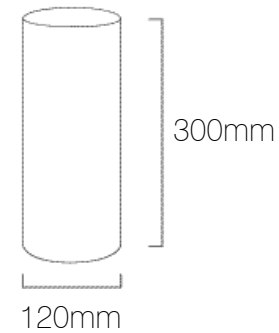

Product	Cylinder Regular IL120
Code	IL12065
Description	Small Cylinder Lamp Shade, Regular, Cotton
Diameter	120mm
Height	300mm
Materials	Shade: Cotton Outer, PVC Inner Frame: Steel, Powder Coated
Brand	Iberian Lighting
Light Source	Sold Separately
Max Watt	60W per lamp holder
Fitting	E14/E27/B22
Suspension	Sold Separately
Certifications	UK / EU Fire Certified
Diffuser	Sold Separately
Suitable Diffuser Options	Fully Fitted, Gapped, Gapped & Raised, Centre Hole, Decorative
Diffuser Material Options	Fabric, Opal Acrylic, Frosted Opal Acrylic, Customers Own.