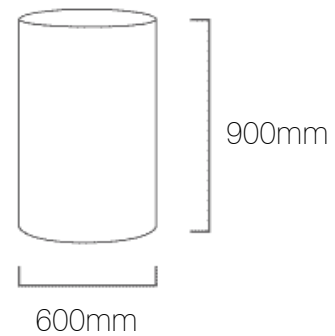

Product	Cylinder Shallow 600
Code	IL12055
Description	Oversized Cylinder Lamp Shade, Shallow, Cotton
Diameter	600mm
Height	900mm
Materials	Shade: Cotton Outer, PVC Inner Frame: Steel, Powder Coated
Brand	Iberian Lighting
Light Source	Sold Separately
Max Watt	60W per lamp holder
Fitting	E14/E27/B22
Suspension	Sold Separately
Certifications	UK / EU Fire Certified
Diffuser	Sold Separately
Suitable Diffuser Options	Fully Fitted, Gapped, Gapped & Raised, Centre Hole, Decorative
Diffuser Material Options	Fabric, Opal Acrylic, Frosted Opal Acrylic, Customers Own.