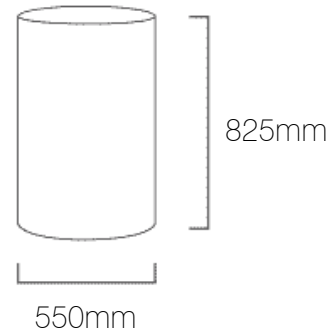

Product	Cylinder Shallow 550
Code	IL12050
Description	Oversized Cylinder Lamp Shade, Shallow, Cotton
Diameter	550mm
Height	825mm
Materials	Shade: Cotton Outer, PVC Inner Frame: Steel, Powder Coated
Brand	Iberian Lighting
Light Source	Sold Separately
Max Watt	60W per lamp holder
Fitting	E14/E27/B22
Suspension	Sold Separately
Certifications	UK / EU Fire Certified
Diffuser	Sold Separately
Suitable Diffuser Options	Fully Fitted, Gapped, Gapped & Raised, Centre Hole, Decorative
Diffuser Material Options	Fabric, Opal Acrylic, Frosted Opal Acrylic, Customers Own.