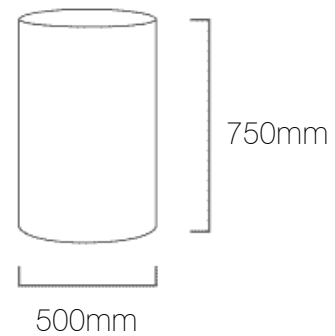

Product	Cylinder Shallow 500
Code	IL12045
Description	Oversized Cylinder Lamp Shade, Shallow, Cotton
Diameter	500mm
Height	750mm
Materials	Shade: Cotton Outer, PVC Inner Frame: Steel, Powder Coated
Brand	Iberian Lighting
Light Source	Sold Separately
Max Watt	60W per lamp holder
Fitting	E14/E27/B22
Suspension	Sold Separately
Certifications	UK / EU Fire Certified
Diffuser	Sold Separately
Suitable Diffuser Options	Fully Fitted, Gapped, Gapped & Raised, Centre Hole, Decorative
Diffuser Material Options	Fabric, Opal Acrylic, Frosted Opal Acrylic, Customers Own.