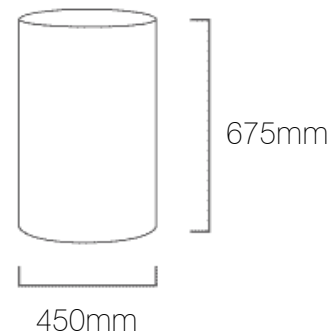

Product	Cylinder Shallow 450
Code	IL12040
Description	Large Cylinder Lamp Shade, Shallow, Cotton
Diameter	450mm
Height	675mm
Materials	Shade: Cotton Outer, PVC Inner Frame: Steel, Powder Coated
Brand	Iberian Lighting
Light Source	Sold Separately
Max Watt	60W per lamp holder
Fitting	E14/E27/B22
Suspension	Sold Separately
Certifications	UK / EU Fire Certified
Diffuser	Sold Separately
Suitable Diffuser Options	Fully Fitted, Gapped, Gapped & Raised, Centre Hole, Decorative
Diffuser Material Options	Fabric, Opal Acrylic, Frosted Opal Acrylic, Customers Own.