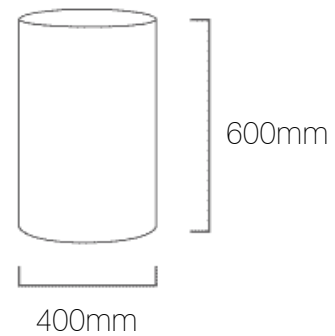

Product	Cylinder Shallow 400
Code	IL12035
Description	Large Cylinder Lamp Shade, Shallow, Cotton
Diameter	400mm
Height	600mm
Materials	Shade: Cotton Outer, PVC Inner Frame: Steel, Powder Coated
Brand	Iberian Lighting
Light Source	Sold Separately
Max Watt	60W per lamp holder
Fitting	E14/E27/B22
Suspension	Sold Separately
Certifications	UK / EU Fire Certified
Diffuser	Sold Separately
Suitable Diffuser Options	Fully Fitted, Gapped, Gapped & Raised, Centre Hole, Decorative
Diffuser Material Options	Fabric, Opal Acrylic, Frosted Opal Acrylic, Customers Own.