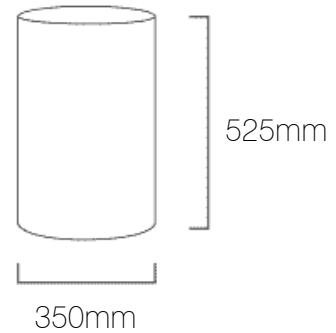

Product	Cylinder Shallow 350
Code	IL12030
Description	Large Cylinder Lamp Shade, Shallow, Cotton
Diameter	350mm
Height	525mm
Materials	Shade: Cotton Outer, PVC Inner Frame: Steel, Powder Coated
Brand	Iberian Lighting
Light Source	Sold Separately
Max Watt	60W per lamp holder
Fitting	E14/E27/B22
Suspension	Sold Separately
Certifications	UK / EU Fire Certified
Diffuser	Sold Separately
Suitable Diffuser Options	Fully Fitted, Gapped, Gapped & Raised, Centre Hole, Decorative
Diffuser Material Options	Fabric, Opal Acrylic, Frosted Opal Acrylic, Customers Own.