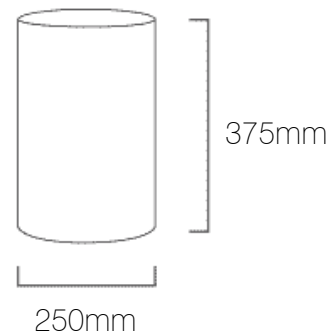

Product	Cylinder Shallow 250
Code	IL12020
Description	Standard Cylinder Lamp Shade, Shallow, Cotton
Diameter	250mm
Height	375mm
Materials	Shade: Cotton Outer, PVC Inner Frame: Steel, Powder Coated
Brand	Iberian Lighting
Light Source	Sold Separately
Max Watt	60W per lamp holder
Fitting	E14/E27/B22
Suspension	Sold Separately
Certifications	UK / EU Fire Certified
Diffuser	Sold Separately
Suitable Diffuser Options	Fully Fitted, Gapped, Gapped & Raised, Centre Hole, Decorative
Diffuser Material Options	Fabric, Opal Acrylic, Frosted Opal Acrylic, Customers Own.