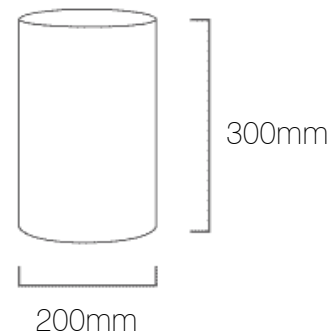

Product	Cylinder Shallow 200
Code	IL12015
Description	Standard Cylinder Lamp Shade, Shallow, Cotton
Diameter	200mm
Height	300mm
Materials	Shade: Cotton Outer, PVC Inner Frame: Steel, Powder Coated
Brand	Iberian Lighting
Light Source	Sold Separately
Max Watt	60W per lamp holder
Fitting	E14/E27/B22
Suspension	Sold Separately
Certifications	UK / EU Fire Certified
Diffuser	Sold Separately
Suitable Diffuser Options	Fully Fitted, Gapped, Gapped & Raised, Centre Hole, Decorative
Diffuser Material Options	Fabric, Opal Acrylic, Frosted Opal Acrylic, Customers Own.