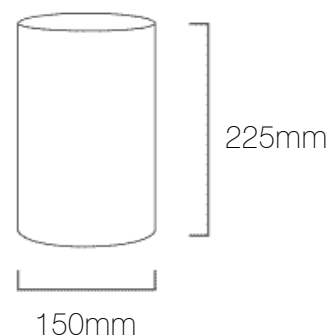

Product	Cylinder Shallow 150
Code	IL12010
Description	Small Cylinder Lamp Shade, Shallow, Cotton
Diameter	150mm
Height	225mm
Materials	Shade: Cotton Outer, PVC Inner Frame: Steel, Powder Coated
Brand	Iberian Lighting
Light Source	Sold Separately
Max Watt	60W per lamp holder
Fitting	E14/E27/B22
Suspension	Sold Separately
Certifications	UK / EU Fire Certified
Diffuser	Sold Separately
Suitable Diffuser Options	Fully Fitted, Gapped, Gapped & Raised, Centre Hole, Decorative
Diffuser Material Options	Fabric, Opal Acrylic, Frosted Opal Acrylic, Customers Own.