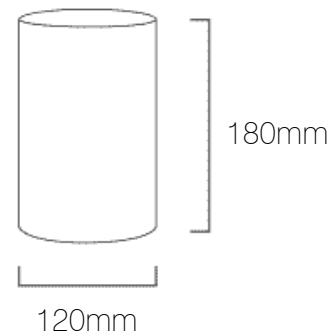

Product	Cylinder Shallow IL120
Code	IL12005
Description	Small Cylinder Lamp Shade, Shallow, Cotton
Diameter	120mm
Height	180mm
Materials	Shade: Cotton Outer, PVC Inner Frame: Steel, Powder Coated
Brand	Iberian Lighting
Light Source	Sold Separately
Max Watt	60W per lamp holder
Fitting	E14/E27/B22
Suspension	Sold Separately
Certifications	UK / EU Fire Certified
Diffuser	Sold Separately
Suitable Diffuser Options	Fully Fitted, Gapped, Gapped & Raised, Centre Hole, Decorative
Diffuser Material Options	Fabric, Opal Acrylic, Frosted Opal Acrylic, Customers Own.